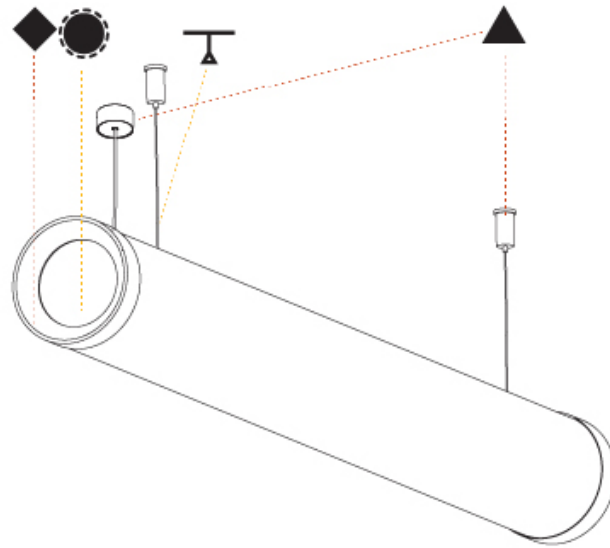

BUNGA PLUS SUSPENSION

A30701-

PROJECT	_____
TYPE	_____
SPECIFIER	_____
QUANTITY	_____
DATE	_____

A