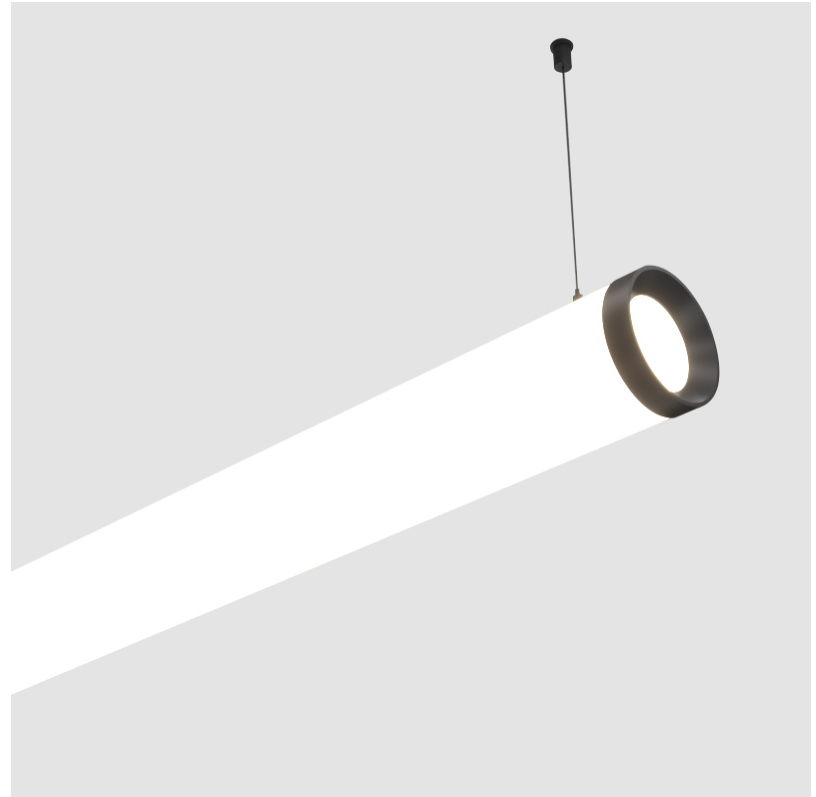

GENERAL

Series: Bunga Plus
Partner: Prolicht
Division: Architectural
Installation: Suspension
Product Type: Linear Profiles
Mounting Location: Ceiling

PHYSICAL

Shape: Cylinder
Length (mm): 1218
Length (in): 47 ¹⁵/₁₆
Width (mm): 115
Width (in): 4 1/2
Height (mm): 115
Height (in): 4 1/2
Max. Overall Height (mm): 2115
Max. Overall Height (in): 83 1/4
Weight (kg): 4.309
Weight (lbs): 9.499
Diffuser: PMMA - Opal
Fixture Finish: SSR / BKV / CWI / CRY / HAB / UFT / ITA / RUA / FTG / MYG / LOD / PUS / FRO / FUP / KIA / POP / BLS / SPG / MEY / GOH / CHC / COM / ABZ / JAG / OBR / MOS / ROR
Fixture Material: PMMA / Aluminum
Cable Details: 2000mm or 6000mm Transparent Cable
Upon Request: Cable colour - White / Black / Orange / Red

ELECTRICAL

Lamp Type: LED (Zhaga Standard)
Input Wattage (W): 20
Total Output Wattage (W): 16 / 12.8 (3500K)
Dimming: Non-Dimming / Phase Dimming (120Vac only) / 0-10V Dimming
Driver Included: Yes
Driver Location: Integrated
Driver Type: Constant Current - 120 / 277Vac
Driver Class: Class 2
Input Voltage (V): 120 - 277
Constant Current (MA): 350 / 400 (3500K)

LED

Color Temperature (°K): 3000 / 3500 / 4000
Max. Delivered Lumen (lm): 2210 / 2293 / 2340
CRI: >80 CRI
Lamp Life (hrs): 50000

OPTICAL

RATINGS AND CERTIFICATIONS

Certified By: Certified for North American Standards
IP rating: IP20