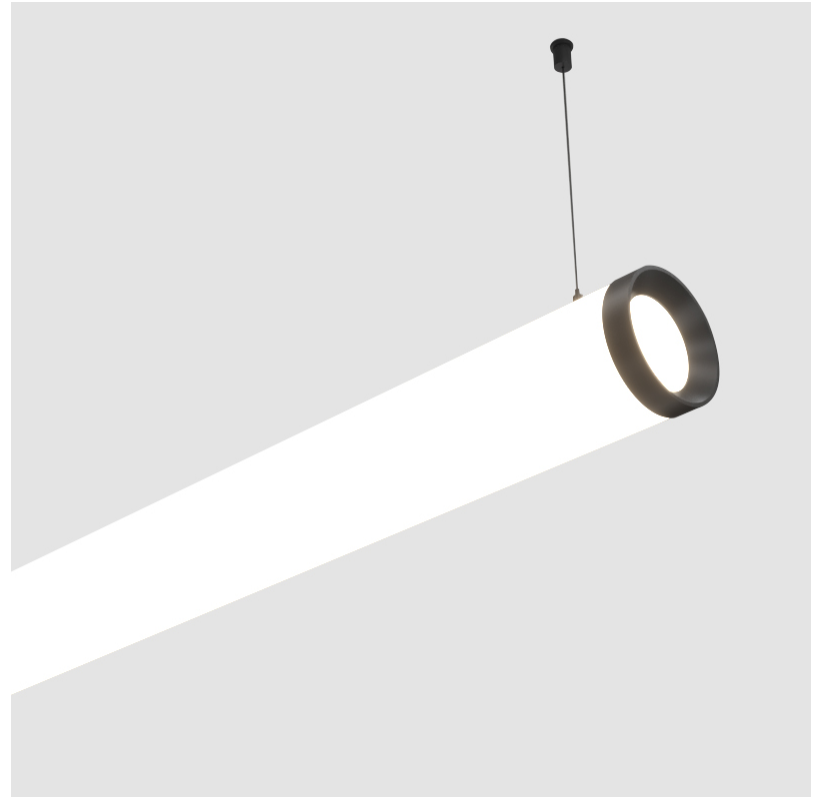

GENERAL

Series: Bunga Plus
Partner: Prolicht
Division: Architectural
Installation: Suspension
Product Type: Linear Profiles
Mounting Location: Ceiling

PHYSICAL

Shape: Cylinder
Length (mm): 1778
Length (in): 70
Width (mm): 115
Width (in): 4 1/2
Height (mm): 115
Height (in): 4 1/2
Max. Overall Height (mm): 2115
Max. Overall Height (in): 83 1/4
Weight (kg): 5.763
Weight (lbs): 12.705
Diffuser: PMMA - Opal
Fixture Finish: SSR / BKV / CWI / CRY / HAB / UFT / ITA / RUA / FTG / MYG / LOD / PUS / FRO / FUP / KIA / POP / BLS / SPG / MEY / GOH / CHC / COM / ABZ / JAG / OBR / MOS / ROR
Fixture Material: PMMA / Aluminum
Cable Details: 2000mm or 4000mm Transparent Cable
Upon Request: Cable colour - White / Black / Orange / Red

ELECTRICAL

Lamp Type: LED (Zhaga Standard)
Input Wattage (W): 30
Total Output Wattage (W): 24 / 19.2 (3500K)
Dimming: Non-Dimming / Phase Dimming (120Vac only) / 0-10V Dimming
Driver Included: Yes
Driver Location: Integrated
Driver Type: Constant Current - 120 / 277Vac
Driver Class: Class 2
Input Voltage (V): 120 - 277
Constant Current (MA): 350 / 400 (3500K)

LED

Color Temperature (°K): 3000 / 3500 / 4000
Max. Delivered Lumen (lm): 3320 / 3440 / 3510
CRI: >80 CRI
Lamp Life (hrs): 50000

OPTICAL

RATINGS AND CERTIFICATIONS

Certified By: Certified for North American Standards
IP rating: IP20