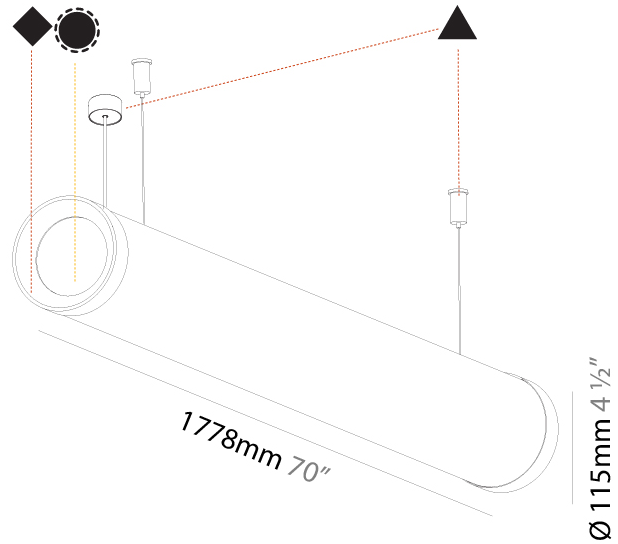

GENERAL

Series: Bunga Plus
Partner: Prolicht
Division: Architectural
Installation: Suspension
Product Type: Linear Profiles
Mounting Location: Ceiling

PHYSICAL

Shape: Cylinder
Length (mm): 1778
Length (in): 70
Width (mm): 115
Width (in): 4 1/2
Height (mm): 115
Height (in): 4 1/2
Max. Overall Height (mm): 2115
Max. Overall Height (in): 83 1/4
Weight (kg): 5.763
Weight (lbs): 12.705
Diffuser: PMMA - Opal
Fixture Finish: SSR / BKV / CWI / CRY / HAB / UFT / ITA / RUA / FTG / MYG / LOD / PUS / FRO / FUP / KIA / POP / BLS / SPG / MEY / GOH / CHC / COM / ABZ / JAG / OBR / MOS / ROR
Fixture Material: PMMA / Aluminum
Cable Details: 2000mm or 4000mm Transparent Cable
Upon Request: Cable colour - White / Black / Orange / Red

ELECTRICAL

Lamp Type: LED (Zhaga Standard)
Input Wattage (W): 30
Total Output Wattage (W): 24 / 19.2 (3500K)
Dimming: Non-Dimming / Phase Dimming (120Vac only) / 0-10V Dimming
Driver Included: Yes
Driver Location: Integrated
Driver Type: Constant Current - 120 / 277Vac
Driver Class: Class 2
Input Voltage (V): 120 - 277
Constant Current (MA): 350 / 400 (3500K)

LED

Color Temperature (°K): 3000 / 3500 / 4000
Max. Delivered Lumen (lm): 3320 / 3440 / 3510
CRI: >80 CRI
Lamp Life (hrs): 50000

OPTICAL

RATINGS AND CERTIFICATIONS

Certified By: Certified for North American Standards
IP rating: IP20