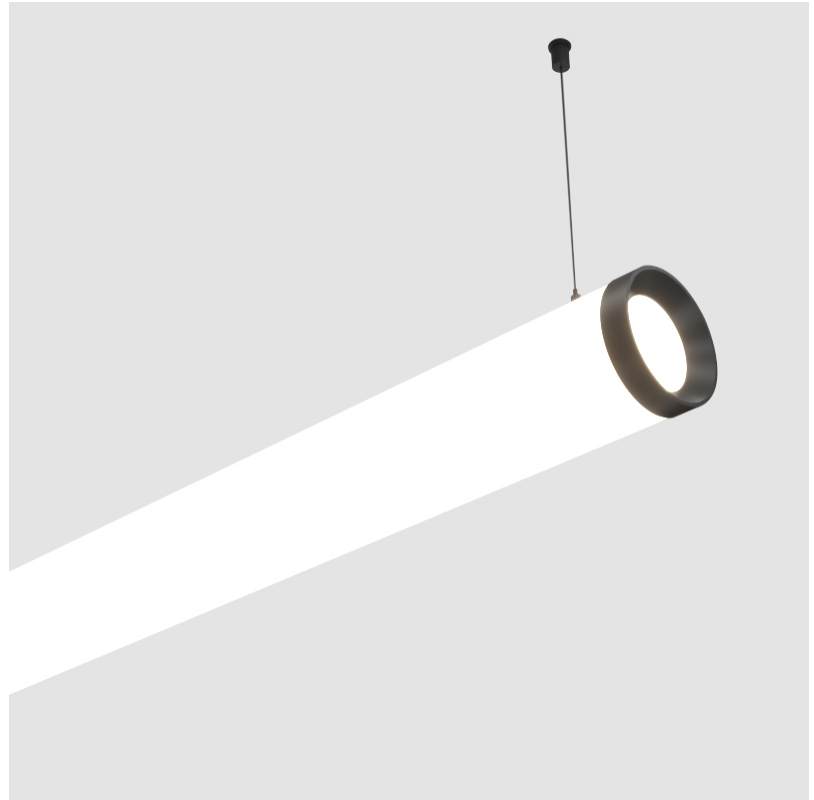

GENERAL

Series: Bunga Plus
Partner: Prolicht
Division: Architectural
Installation: Suspension
Product Type: Linear Profiles
Mounting Location: Ceiling

PHYSICAL

Shape: Cylinder
Length (mm): 2058
Length (in): 81
Width (mm): 115
Width (in): 4 1/2
Height (mm): 115
Height (in): 4 1/2
Max. Overall Height (mm): 2115
Max. Overall Height (in): 83 1/4
Weight (kg): 6.492
Weight (lbs): 14.312
Diffuser: [PMMA - Opal](#)
Fixture Finish: [SSR / BKV / CWI / CRY / HAB / UFT / ITA / RUA / FTG / MYG / LOD / PUS / FRO / FUP / KIA / POP / BLS / SPG / MEY / GOH / CHC / COM / ABZ / JAG / OBR / MOS / ROR](#)
Fixture Material: [PMMA / Aluminum](#)
Cable Details: [2000mm or 4000mm Transparent Cable](#)
Upon Request: [Cable colour - White / Black / Orange / Red](#)

ELECTRICAL

Lamp Type: LED (Zhaga Standard)
Input Wattage (W): 35
Total Output Wattage (W): 28 / 22.8 (3500K)
Dimming: [Non-Dimming / Phase Dimming (120Vac only) / 0-10V Dimming](#)
Driver Included: Yes
Driver Location: Integrated
Driver Type: Constant Current - 120 / 277Vac
Driver Class: Class 2
Input Voltage (V): 120 - 277
Constant Current (MA): 350 / 500 (3500K)

LED

Color Temperature (°K): [3000 / 3500 / 4000](#)
Max. Delivered Lumen (lm): 3870 / 4008 / 4090
CRI: >80 CRI
Lamp Life (hrs): 50000

OPTICAL

RATINGS AND CERTIFICATIONS

Certified By: Certified for North American Standards
IP rating: IP20