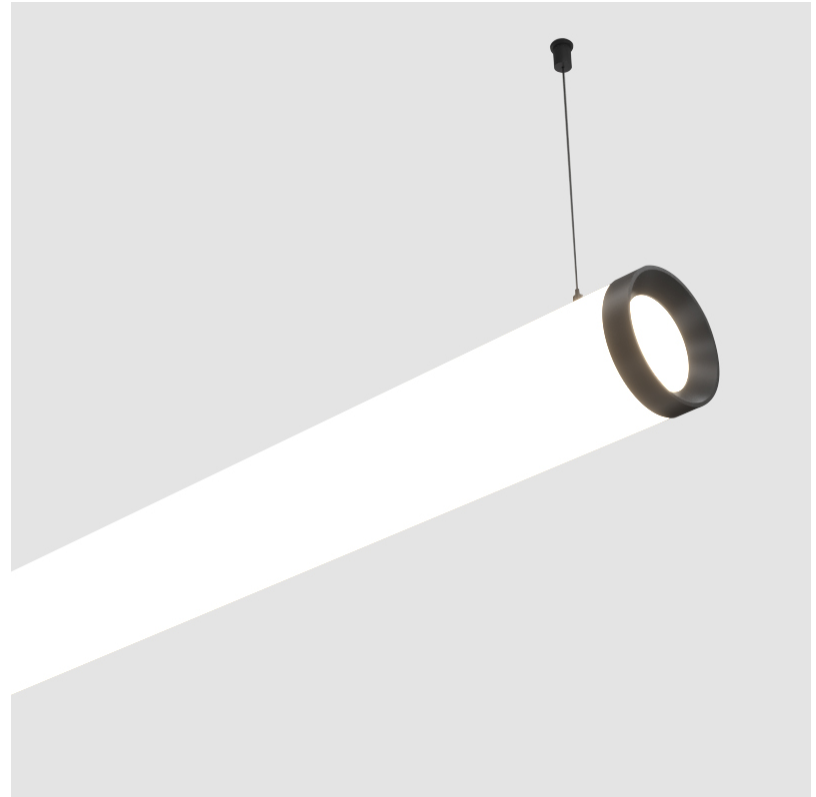

GENERAL

Series: Bunga Plus
Partner: Prolicht
Division: Architectural
Installation: Suspension
Product Type: Linear Profiles
Mounting Location: Ceiling

PHYSICAL

Shape: Cylinder
Length (mm): 1498
Length (in): 59
Width (mm): 115
Width (in): 4 1/2
Height (mm): 115
Height (in): 4 1/2
Max. Overall Height (mm): 2115
Max. Overall Height (in): 83 1/4
Weight (kg): 5.038
Weight (lbs): 11.106
Diffuser: PMMA - Opal
Fixture Finish: SSR / BKV / CWI / CRY / HAB / UFT / ITA / RUA / FTG / MYG / LOD / PUS / FRO / FUP / KIA / POP / BLS / SPG / MEY / GOH / CHC / COM / ABZ / JAG / OBR / MOS / ROR
Fixture Material: PMMA / Aluminum
Cable Details: 2000mm or 4000mm Transparent Cable
Upon Request: Cable colour - White / Black / Orange / Red

ELECTRICAL

Lamp Type: LED (Zhaga Standard)
Input Wattage (W): 25
Total Output Wattage (W): 20 / 16 (3500K)
Dimming: Non-Dimming / Phase Dimming (120Vac only) / 0-10V Dimming
Driver Included: Yes
Driver Location: Integrated
Driver Type: Constant Current - 120 / 277Vac
Driver Class: Class 2
Input Voltage (V): 120 - 277
Constant Current (MA): 350 / 500 (3500K)

LED

Color Temperature (°K): 3000 / 3500 / 4000
Max. Delivered Lumen (lm): 2770 / 2862 / 2920
CRI: >80 CRI
Lamp Life (hrs): 50000

OPTICAL

RATINGS AND CERTIFICATIONS

Certified By: Certified for North American Standards
IP rating: IP20